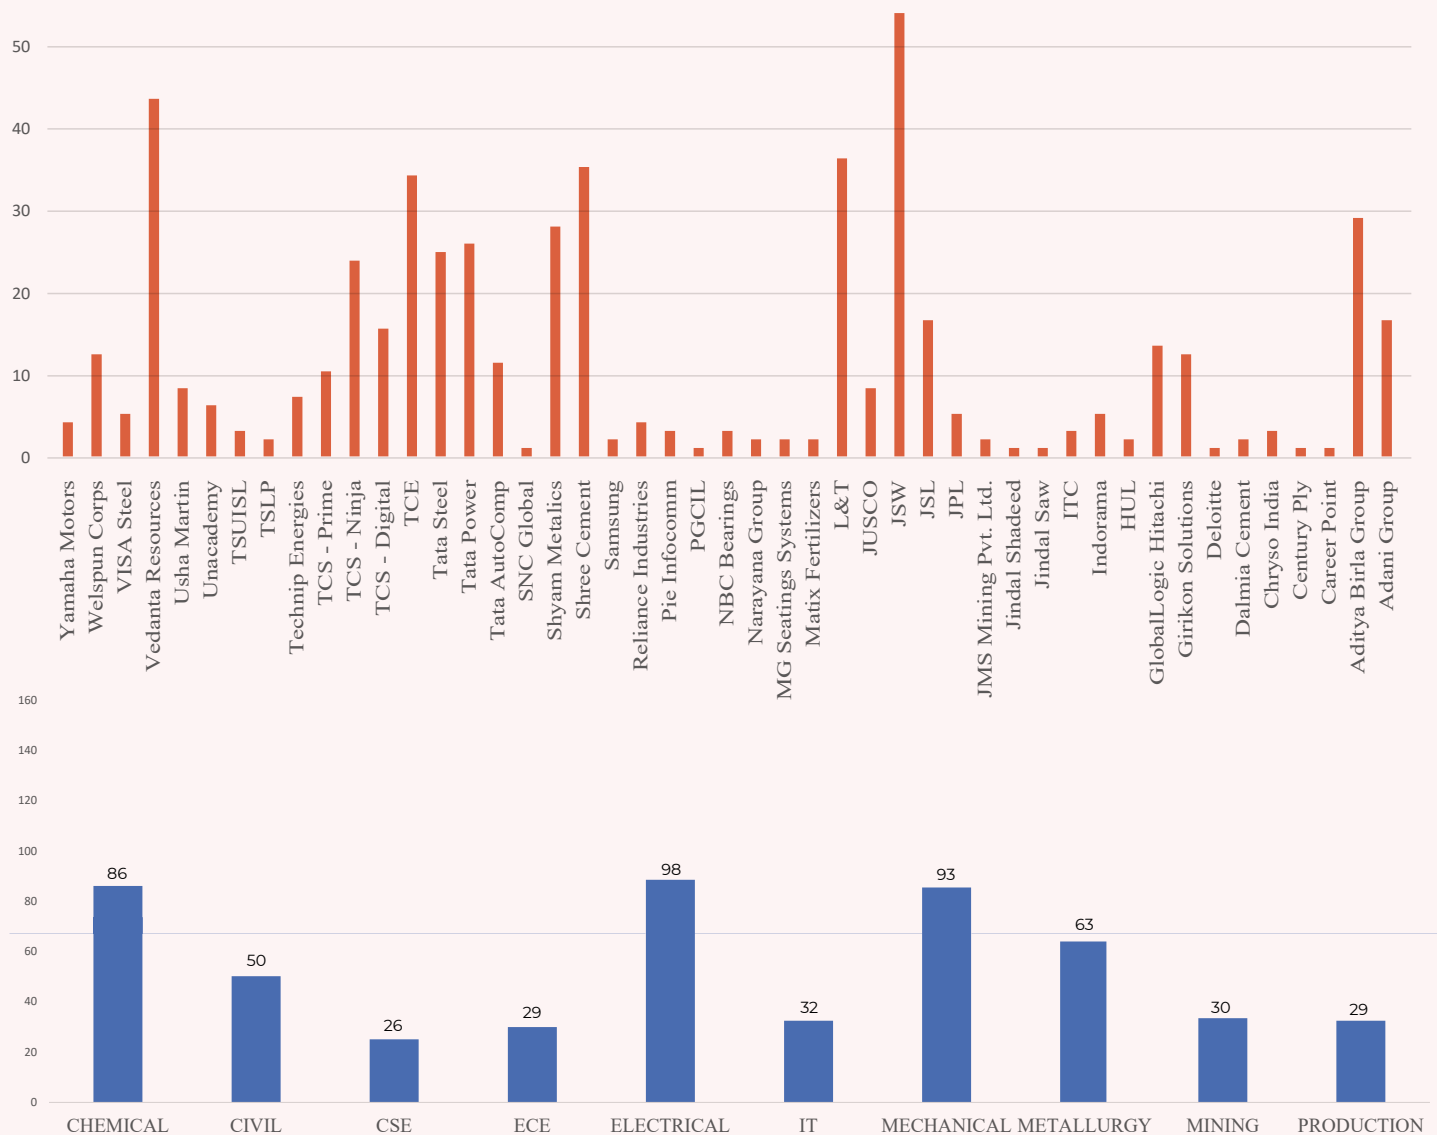

PLACEMENT STATISTICS (BATCH 2020-2024)

The placement of 2020-24 batch students has been sensational with exceptionally high performance owing to the diaphanous venture put in by the final year students, backed up by the meticulous support from the Director Prof.(Dr.) Pankaj Rai, JUT Vice-Chancellor Prof.(Dr.) D.K. Singh and Chairman, Career Development Center cum TPO, Prof(Dr.) Ghanshyam. Despite a down market session, the students secured excellent placements and demonstrated their commitment to the industry by being hired by esteemed organizations. A plethora of job offers from over 47 companies has been offered to date.

* A total of 520+ campus placement offers have been recieved to the students in which, a total of 467 students have successfully accepted the offers in ostensible firms like TATA Steel, Vedanta, Deloitte, Samsung, ITC, Yamaha Motors, JSW, HUL, Reliance Industries, TCS, Adani, Aditya Birla Group and many more.

* Highest CTC of 16.5 LPA was offered by Vedanta Resources in core sector.

* The average Package for the entire batch was around 7.57 LPA.